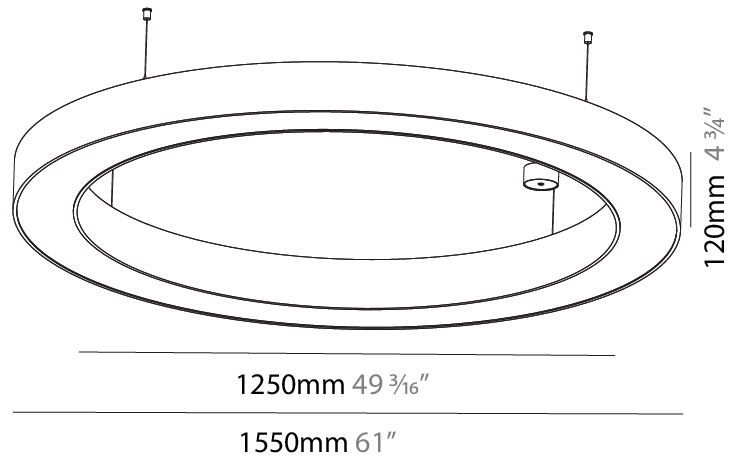

GENERAL

Series: Glorious
Subseries: Glorious
Brand: Prolight
Division: Architectural
Mounting Type: Suspension
Mounting Location: Ceiling
Subcategory: Ambient

PHYSICAL

Shape: Round
Diameter (mm): 1550
Diameter (in): 61
Height (mm): 120
Height (in): 4 ¾
Max. Overall Height (mm): 2120
Max. Overall Height (in): 83 7/16
Light Distribution: Direct / Indirect
Weight (kg): 16.737
Weight (lbs): 36.90
Diffuser: PMMA - Opal or Micro-Prism
Fixture Finish: SSR / BKV / CWI / CRY / HAB / UFT / ITA / RUA / FTG / MYG / LOD / PUS / FRO / FUP / KIA / POP / BLS / SPG / MEY / GOH / GUM / CHC / COM / ABZ / JAG / OBR / MOS / ROR
Fixture Material: Aluminum

ELECTRICAL

Lamp Type: LED (Zhaga Standard)
Input Wattage (W): 110
Total Output Wattage (W): 88 / 70.4 (3500K)
Dimming: Non-Dimming / Phase Dimming (120Vac only) / 0-10V Dimming
Driver Included: Yes
Driver Location: Integrated
Driver Type: Constant Current - 120 / 277Vac
Driver Class: Class 2
Input Voltage (V): 120 - 277
Constant Current (MA): 350 / 700/800 (3500K)

LED

Color Temperature (°K): 3000 / 3500 / 4000
Max. Delivered Lumen (lm): 6920 / 7164 / 7310 Direct / 4530 / 4938 / 4790 Indirect
CRI: >80 CRI
Efficiency (%): 68
Lamp Life (hrs): 50000

OPTICAL

RATINGS AND CERTIFICATIONS

Certified By: Certified for North American Standards
IP rating: IP20

PROJECT _____
TYPE _____
SPECIFIER _____
QUANTITY _____
DATE _____