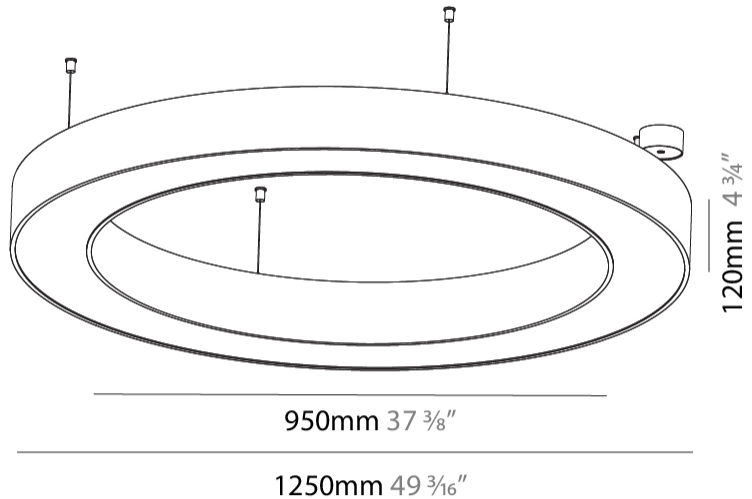

GENERAL

Series: Glorious
Subseries: Glorious
Brand: Prolicht
Division: Architectural
Mounting Type: Suspension
Mounting Location: Ceiling
Subcategory: Ambient

PHYSICAL

Shape: Round
Diameter (mm): 1250
Diameter (in): 49 3/16
Height (mm): 120
Height (in): 4 3/4
Max. Overall Height (mm): 2120
Max. Overall Height (in): 83 7/16
Light Distribution: Direct / Indirect
Weight (kg): 13.475
Weight (lbs): 29.70
Diffuser: PMMA - Opal or Micro-Prism
Fixture Finish: SSR / BKV / CWI / CRY / HAB / UFT / ITA / RUA / FTG / MYG / LOD / PUS / FRO / FUP / KIA / POP / BLS / SPG / MEY / GOH / GUM / CHC / COM / ABZ / JAG / OBR / MOS / ROR
Fixture Material: Aluminum

ELECTRICAL

Lamp Type: LED (Zhaga Standard)
Input Wattage (W): 90
Total Output Wattage (W): 72 / 57.6 (3500K)
Dimming: Non-Dimming / Phase Dimming (120Vac only) / 0-10V Dimming
Driver Included: Yes
Driver Location: Integrated
Driver Type: Constant Current
Driver Class: Class 2
Input Voltage (V): 120 - 277
Constant Current (MA): 350 / 1200/600 (3500K)

LED

Color Temperature (°K): 3000 / 3500 / 4000
Max. Delivered Lumen (lm): 5540 / 5733 / 5850 Direct / 3830 / 3969 / 4050 Indirect
CRI: >80 CRI
Efficiency (%): 68
Lamp Life (hrs): 50000

OPTICAL

RATINGS AND CERTIFICATIONS

Certified By: Certified for North American Standards
IP rating: IP20